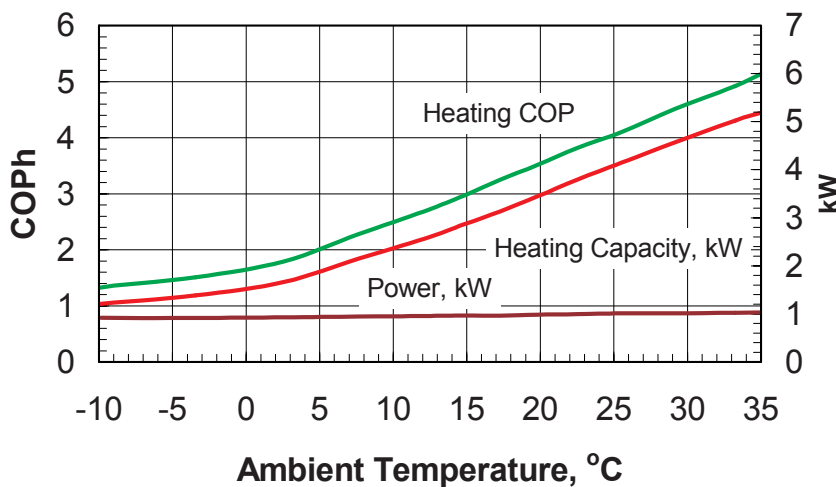

Quantum

Hot Water From Thin Air

Compact Solar : 270/340ACH-134

Features & Benefits

- Saves up to 75% of hot water heating costs
- Works in all weather – extracting Solar energy from the air *
- Supplies continuous Solar hot water – day and night
- Produces up to 1,200 – 1,600 litres of hot water per day
- No electric booster element
- No ugly roof panels

Energy Consumption Comparison

* Ambient temperatures from -10°C to +40°C

Quantum

Quantum

Hot Water From Thin Air

Compact Solar : 270/340ACH-134

Technical Data

Model	270ACH-134	340ACH-134
Storage Capacity (Litres)	270	340
Delivery Rating (Litres)	250	315
Dimensions (mm)		
Total Height (mm)	1900	2200
Diameter (mm)	650	650
Sound Level dBa @ 1.5 metre	52	52
Weight Empty (Kg)	135	170
Inlet/Outlet Connections	3/4" BSP	3/4" BSP
PTR Valve Connection	1/2" BSP	1/2" BSP
PTR Valve Setting (kPa)	850	850
Expansion Control Valve (ECV)* Setting (kPa)	700	700
Max. Water Supply Pressure		
With ECV* Fitted (kPa)	350	350
Without ECV* Fitted (kPa)	500	500
Maximum Thermostat Setting (°C)	62	62
Factory Thermostat Setting (°C)	55	55
Minimum Thermostat Setting (°C)	47	47
Manifold – Minimum Centre To Centre (mm)	1000	1000
Electrical Connection	240 Volt / 15 Amp Circuit	
Minimum Space Surrounding Heater For Airflow	120m ³ - Equivalent to a double garage	
Ambient Temperature Range (°C)	-10 to +40	
Refrigerant	R134a	

Specifications Subject To Change Without Notice

Performance of 270ACH - 134 (Water Heated from 20°C to 60°C)

Hot Water Recovery Rate

Ambient (°C)	Litres Per Hour
35	112
30	100
25	88
20	75
15	59
10	48
5	38
0	31
-5	26
-10	24