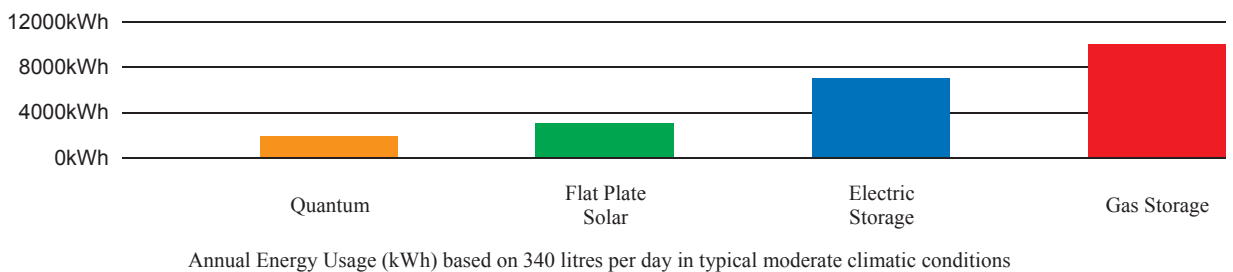

Quantum

Hot Water From Thin Air

Compact Solar : 270/340ACH-134

Features & Benefits

- Saves up to 75% of hot water heating costs
- Works in all weather – extracting Solar energy from the air *
- Supplies continuous Solar hot water – day and night
- Produces up to 1,200 – 1,600 litres of hot water per day
- No electric booster element
- No ugly roof panels

Energy Consumption Comparison

* Ambient temperatures from -10°C to +40°C

Quantum

Quantum

Hot Water From Thin Air

Compact Solar : 270/340ACH-134

Technical Data

Model	270ACH-134	340ACH-134
Storage Capacity (Litres)	270	340
Delivery Rating (Litres)	250	315
Dimensions (mm)		
Total Height (mm)	1900	2200
Diameter (mm)	650	650
Sound Level dBa @ 1.5 metre	52	52
Weight Empty (Kg)	135	170
Inlet/Outlet Connections	3/4" BSP	3/4" BSP
PTR Valve Connection	1/2" BSP	1/2" BSP
PTR Valve Setting (kPa)	850	850
Expansion Control Valve (ECV)* Setting (kPa)	700	700
Max. Water Supply Pressure		
With ECV* Fitted (kPa)	350	350
Without ECV* Fitted (kPa)	500	500
Maximum Thermostat Setting (°C)	62	62
Factory Thermostat Setting (°C)	55	55
Minimum Thermostat Setting (°C)	47	47
Manifold – Minimum Centre To Centre (mm)	1000	1000
Electrical Connection	240 Volt / 15 Amp Circuit	
Minimum Space Surrounding Heater For Airflow	120m ³ - Equivalent to a double garage	
Ambient Temperature Range (°C)	-10 to +40	
Refrigerant	R134a	

Specifications Subject To Change Without Notice

Performance of 270ACH - 134 (Water Heated from 20°C to 60°C)

Hot Water Recovery Rate

Ambient (°C)	Litres Per Hour
35	112
30	100
25	88
20	75
15	59
10	48
5	38
0	31
-5	26
-10	24