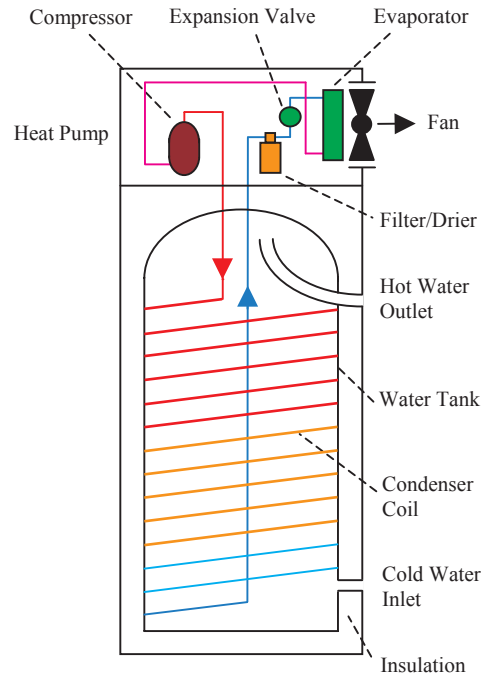

Quantum

Hot Water From Thin Air

Compact Solar : 270/340ACH-134

Features & Benefits

- Saves up to 75% of hot water heating costs
- Works in all weather – extracting Solar energy from the air *
- Supplies continuous Solar hot water – day and night
- Produces up to 1,200 – 1,600 litres of hot water per day
- No electric booster element
- No ugly roof panels

Energy Consumption Comparison

* Ambient temperatures from -10°C to +40°C

Quantum

Quantum

Hot Water From Thin Air

Compact Solar : 270/340ACH-134

Technical Data

Model	270ACH-134	340ACH-134
Storage Capacity (Litres)	270	340
Delivery Rating (Litres)	250	315
Dimensions (mm)		
Total Height (mm)	1900	2200
Diameter (mm)	650	650
Sound Level dBa @ 1.5 metre	52	52
Weight Empty (Kg)	135	170
Inlet/Outlet Connections	3/4" BSP	3/4" BSP
PTR Valve Connection	1/2" BSP	1/2" BSP
PTR Valve Setting (kPa)	850	850
Expansion Control Valve (ECV)* Setting (kPa)	700	700
Max. Water Supply Pressure		
With ECV* Fitted (kPa)	350	350
Without ECV* Fitted (kPa)	500	500
Maximum Thermostat Setting (°C)	62	62
Factory Thermostat Setting (°C)	55	55
Minimum Thermostat Setting (°C)	47	47
Manifold – Minimum Centre To Centre (mm)	1000	1000
Electrical Connection	240 Volt / 15 Amp Circuit	
Minimum Space Surrounding Heater For Airflow	120m ³ - Equivalent to a double garage	
Ambient Temperature Range (°C)	-10 to +40	
Refrigerant	R134a	